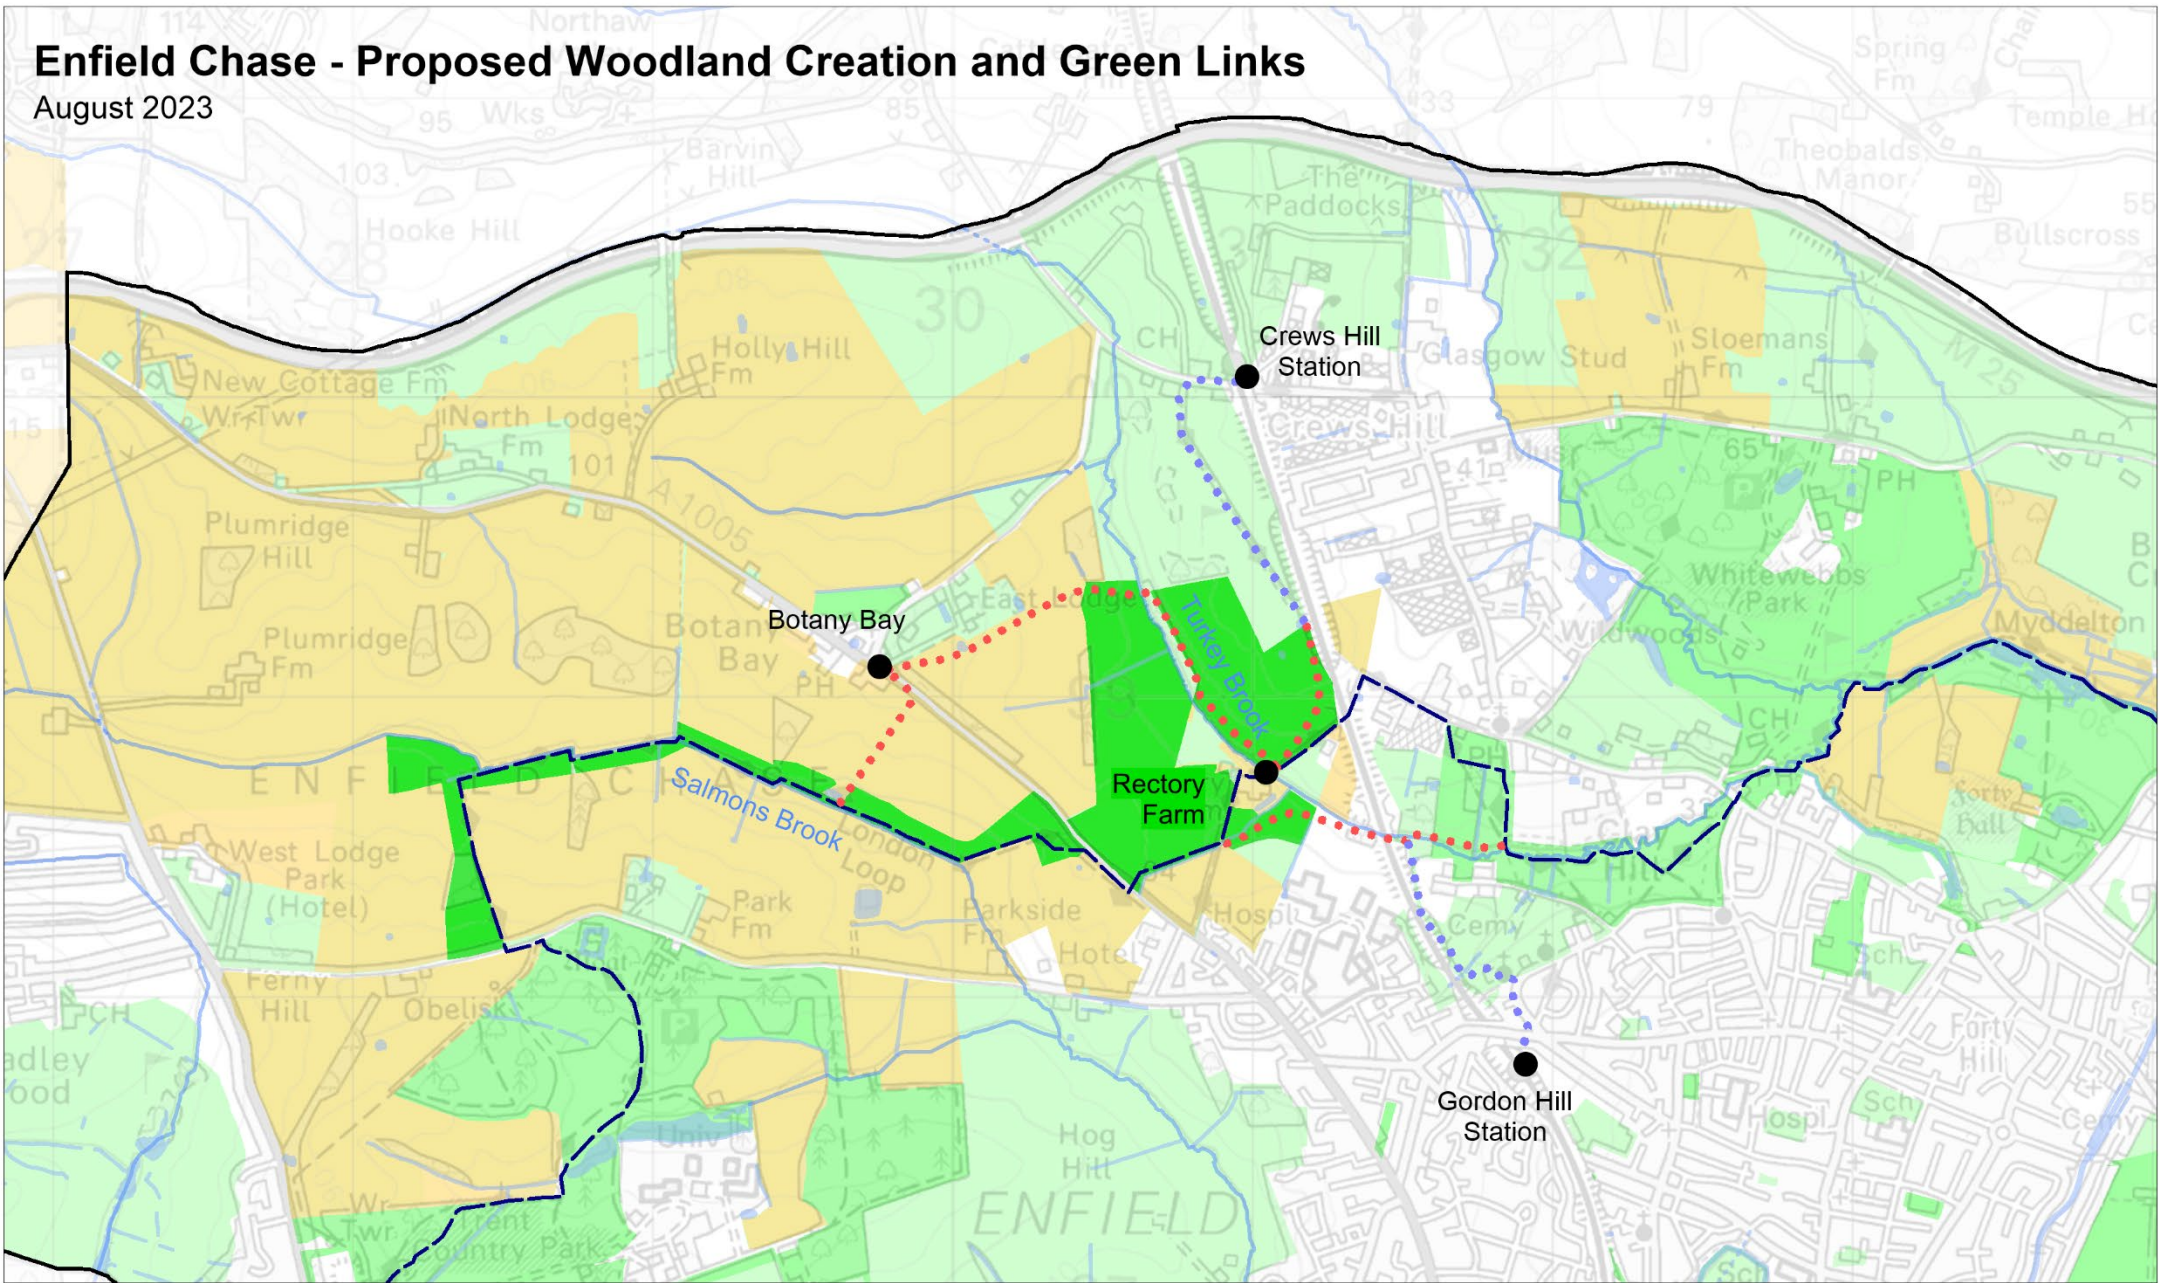

Enfield Chase - Proposed Woodland Creation and Green Links

August 2023

- Woodland Created 2020-23
- Parks and Open Spaces
- Council Owned Farms
- Private Green Spaces
- London Loop Footpath

- Green Link - Upgraded
- Green Link - Wayfinding
- Gateways

This map is reproduced from Ordnance Survey material with the permission of Ordnance Survey on behalf of the Controller of Her Majesty's Stationery Office © Crown copyright. Unauthorised reproduction infringes Crown copyright and may lead to prosecution or civil proceedings. London Borough of Enfield LA086363.